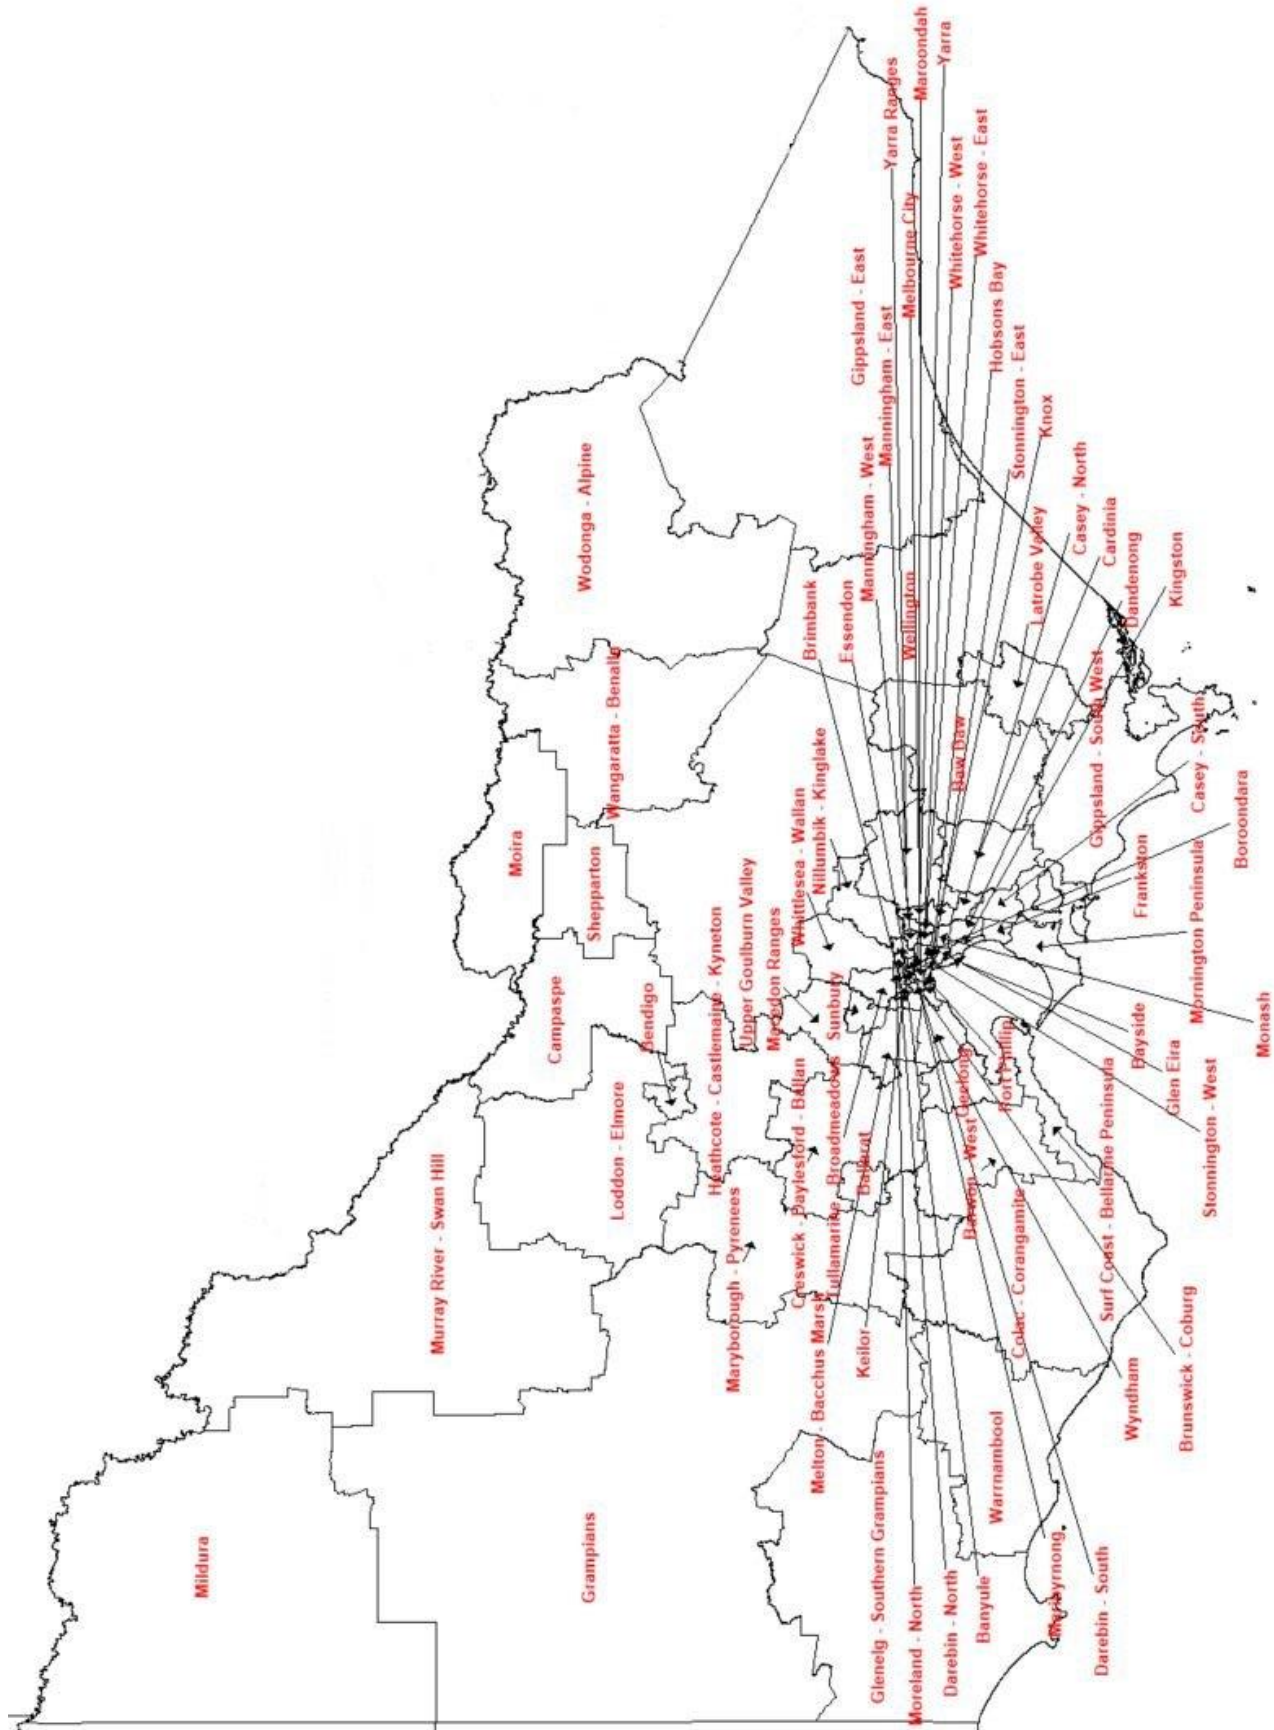

HIA Regional New Home Building Projections areas