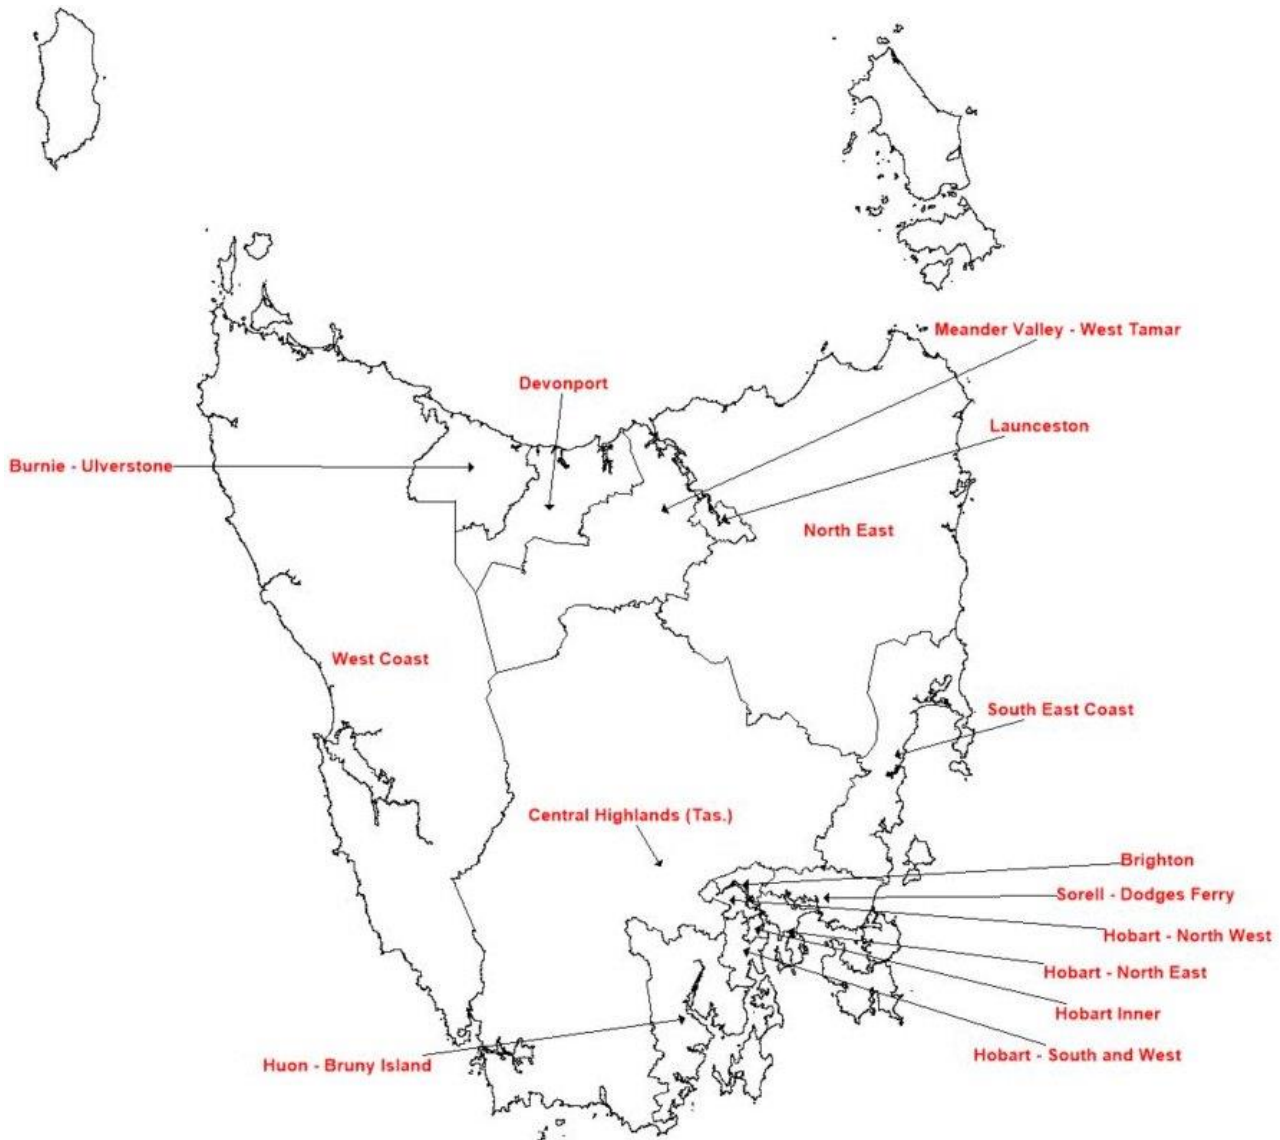

Gawler - Two Wells
 Playford

Port Adelaide - East
 Salisbury
 Tea Tree Gully

Adelaide - South

Holdfast Bay
 Marion
 Mitcham
 Onkaparinga

Adelaide - West

Charles Sturt
 Port Adelaide - West
 West Torrens

Rest of SA

Perth City

Perth - North East

Bayswater - Bassendean

Mundaring

Swan

Perth - North West

Joondalup

Stirling

Bunbury

Augusta - Margaret River - Busselton

Bunbury

Manjimup

Western Australia - Wheat Belt

Albany

Wheat Belt - North

Wheat Belt - South

Rest of Tas.

Launceston and North East

Launceston
Meander Valley - West Tamar
North East

South East

Central Highlands (Tas.)
Huon - Bruny Island
South East Coast

West and North West

Burnie - Ulverstone
Devonport
West Coast