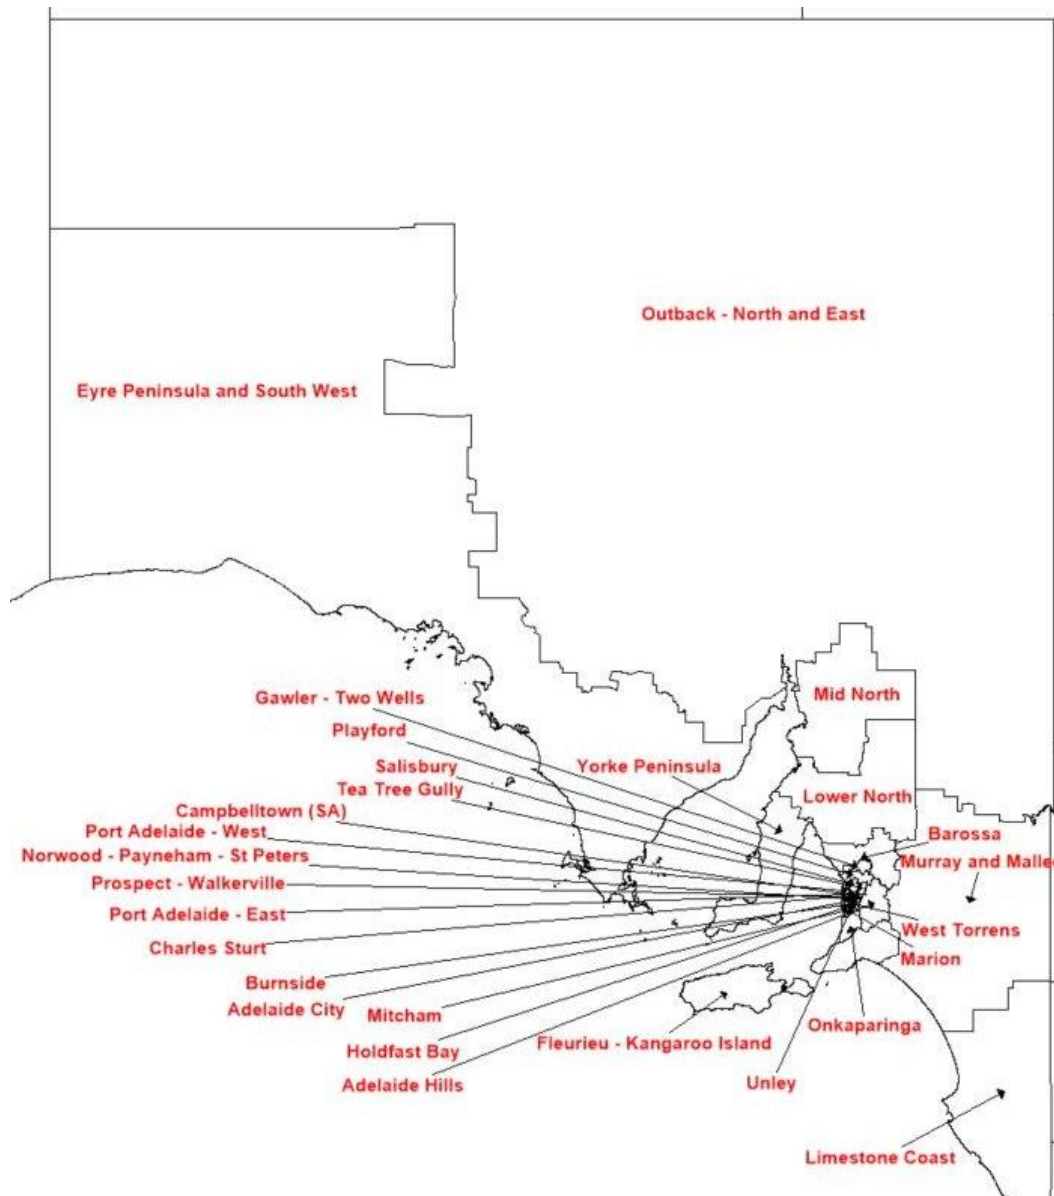

Gawler - Two Wells
 Playford

Port Adelaide - East
 Salisbury
 Tea Tree Gully

Adelaide - South

Holdfast Bay
 Marion
 Mitcham
 Onkaparinga

Adelaide - West

Charles Sturt
 Port Adelaide - West
 West Torrens

Rest of SA

Barossa - Yorke - Mid North

Barossa
 Lower North
 Mid North
 Yorke Peninsula

South Australia - Outback

Eyre Peninsula and South West
 Outback - North and East

South Australia - South East

Fleurieu - Kangaroo Island
 Limestone Coast
 Murray and Mallee

Perth City

Perth - North East

Bayswater - Bassendean

Mundaring

Swan

Perth - North West

Joondalup

Stirling

Bunbury

Augusta - Margaret River - Busselton

Bunbury

Manjimup

Western Australia - Wheat Belt

Albany

Wheat Belt - North

Wheat Belt - South