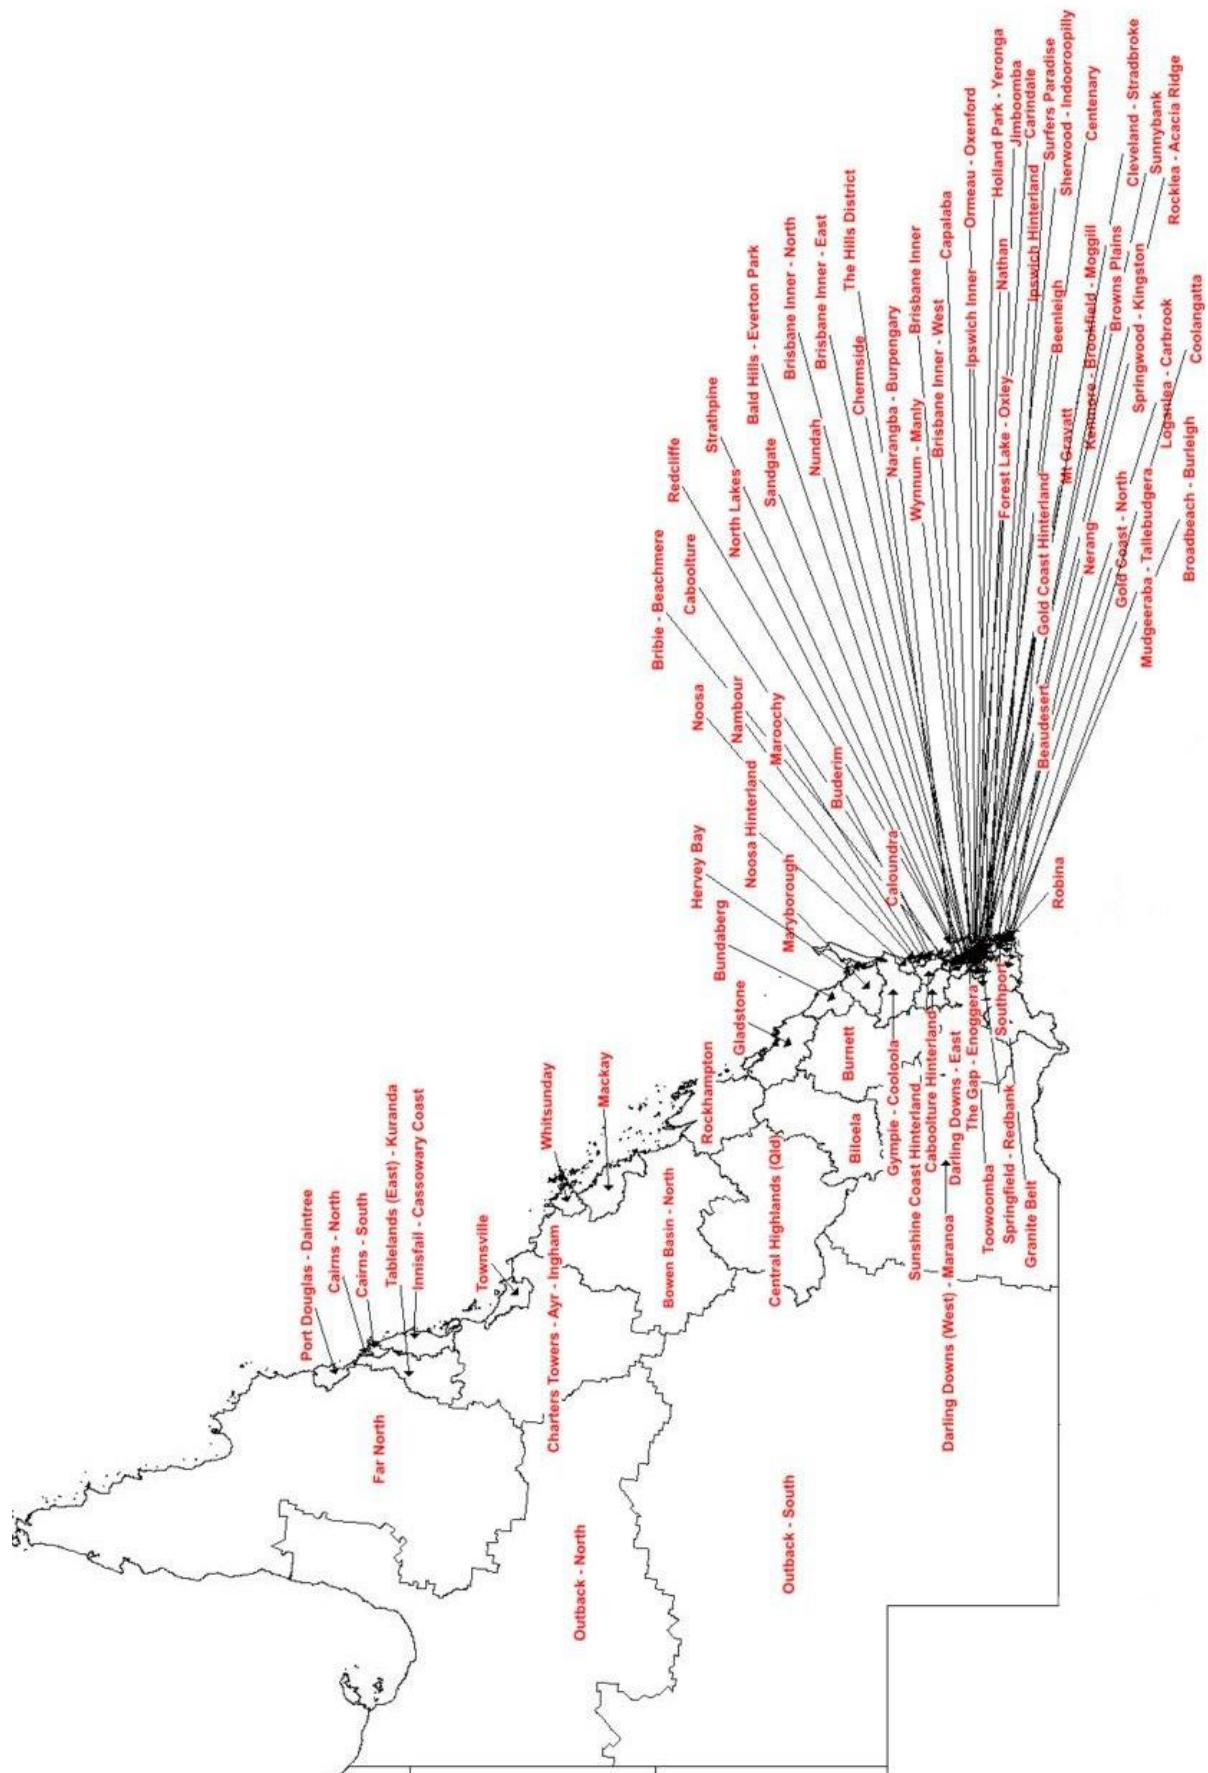

Toowoomba

Toowoomba

Townsville

Charters Towers - Ayr - Ingham
Townsville

Wide Bay

Bundaberg
Burnett
Gympie - Cooloola
Hervey Bay
Maryborough

HIA Regional New Home Building Projections areas

HIA Regional New Home Building Projections areas

Gawler - Two Wells
 Playford

Port Adelaide - East
 Salisbury
 Tea Tree Gully

Adelaide - South

Holdfast Bay
 Marion
 Mitcham
 Onkaparinga

Adelaide - West

Charles Sturt
 Port Adelaide - West
 West Torrens

Rest of SA

Perth City

Perth - North East

Bayswater - Bassendean

Mundaring

Swan

Perth - North West

Joondalup

Stirling

Bunbury

Augusta - Margaret River - Busselton

Bunbury

Manjimup

Western Australia - Wheat Belt

Albany

Wheat Belt - North

Wheat Belt - South